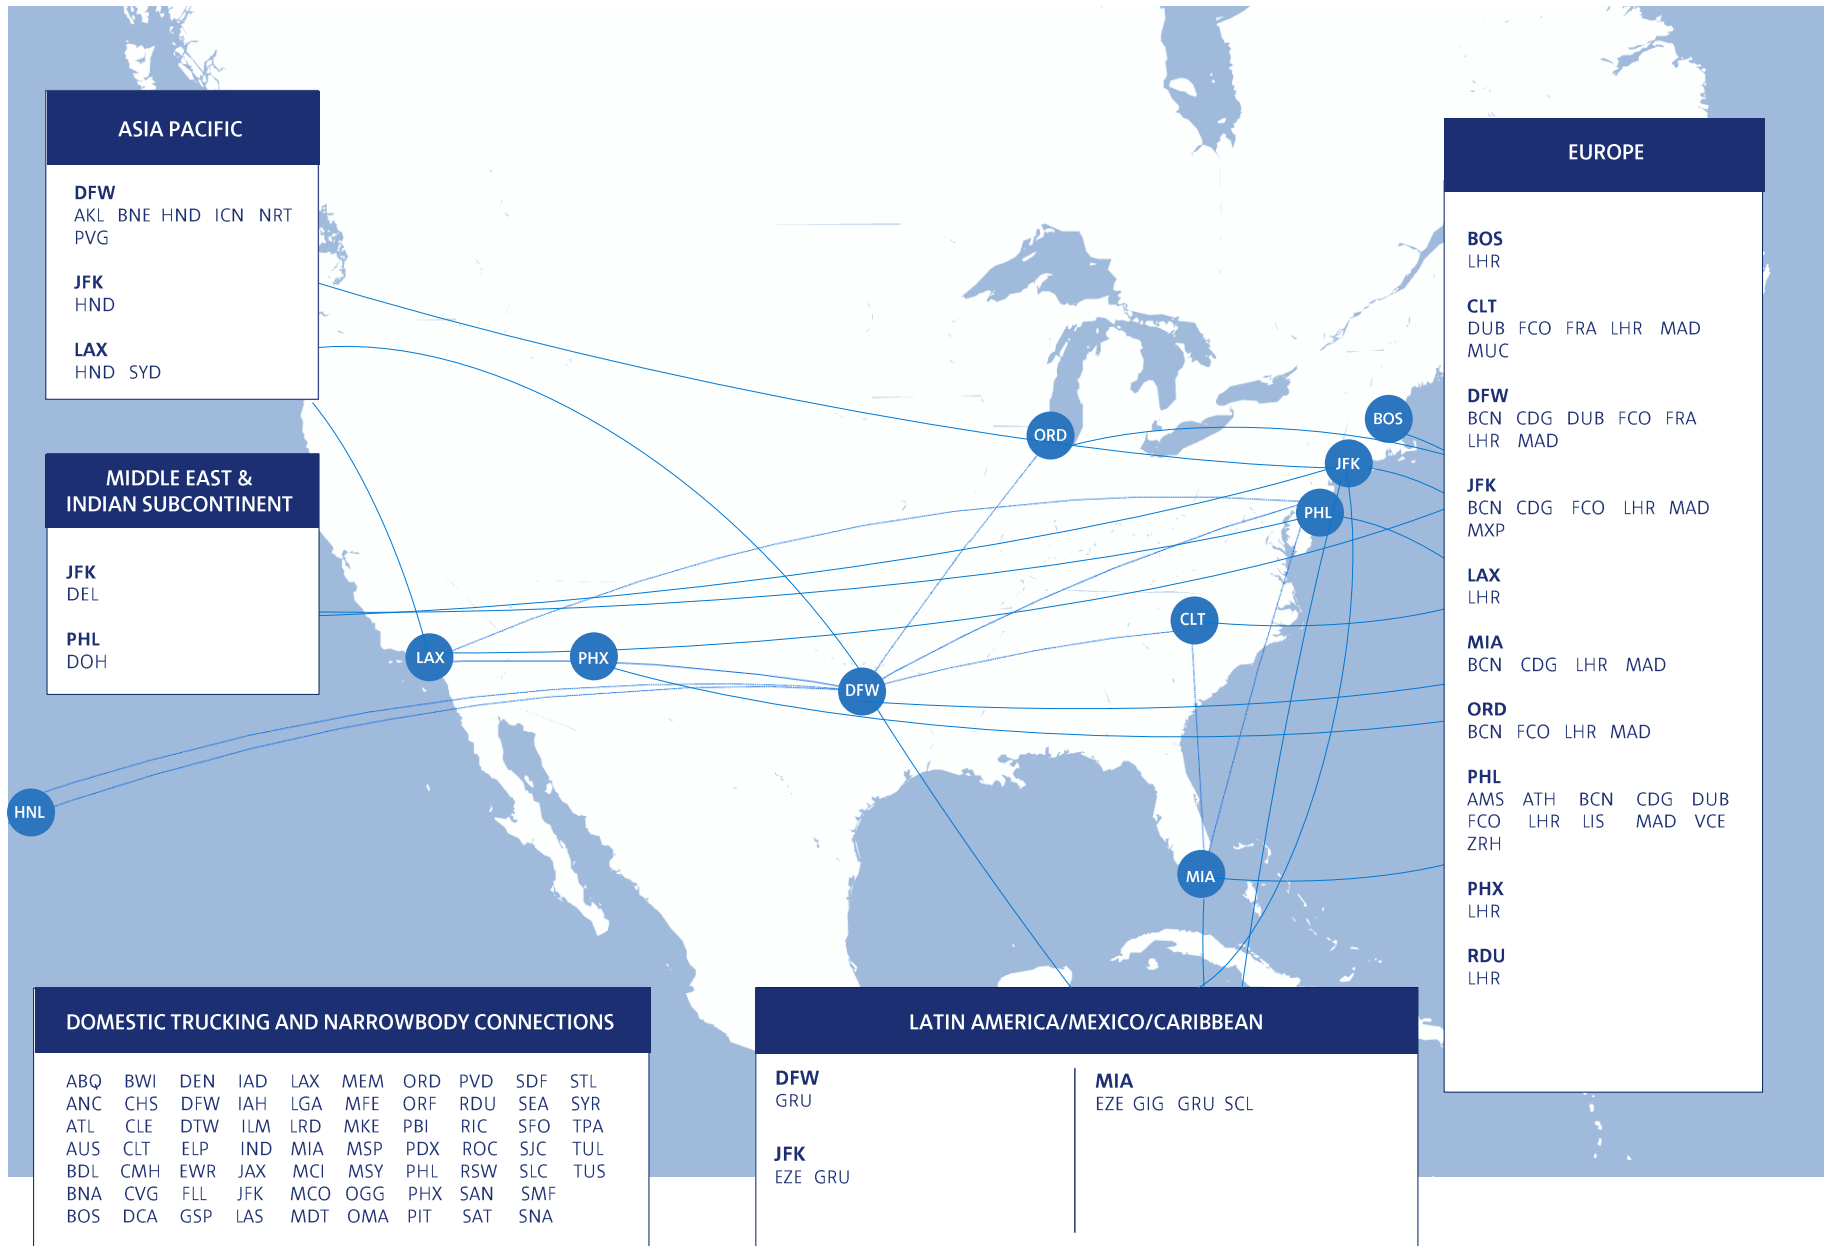

The Power of our Widebody Network

*Arrival and departure times vary.
Flight times have been rounded to the earliest half hour.

All flights are subject to change without notice. Find complete cargo and trucking schedules at aacargo.com/schedules
American Airlines, American Airlines Cargo and the Flight Symbol logo are marks of American Airlines, Inc. © 2025 American Airlines, Inc. All rights reserved.