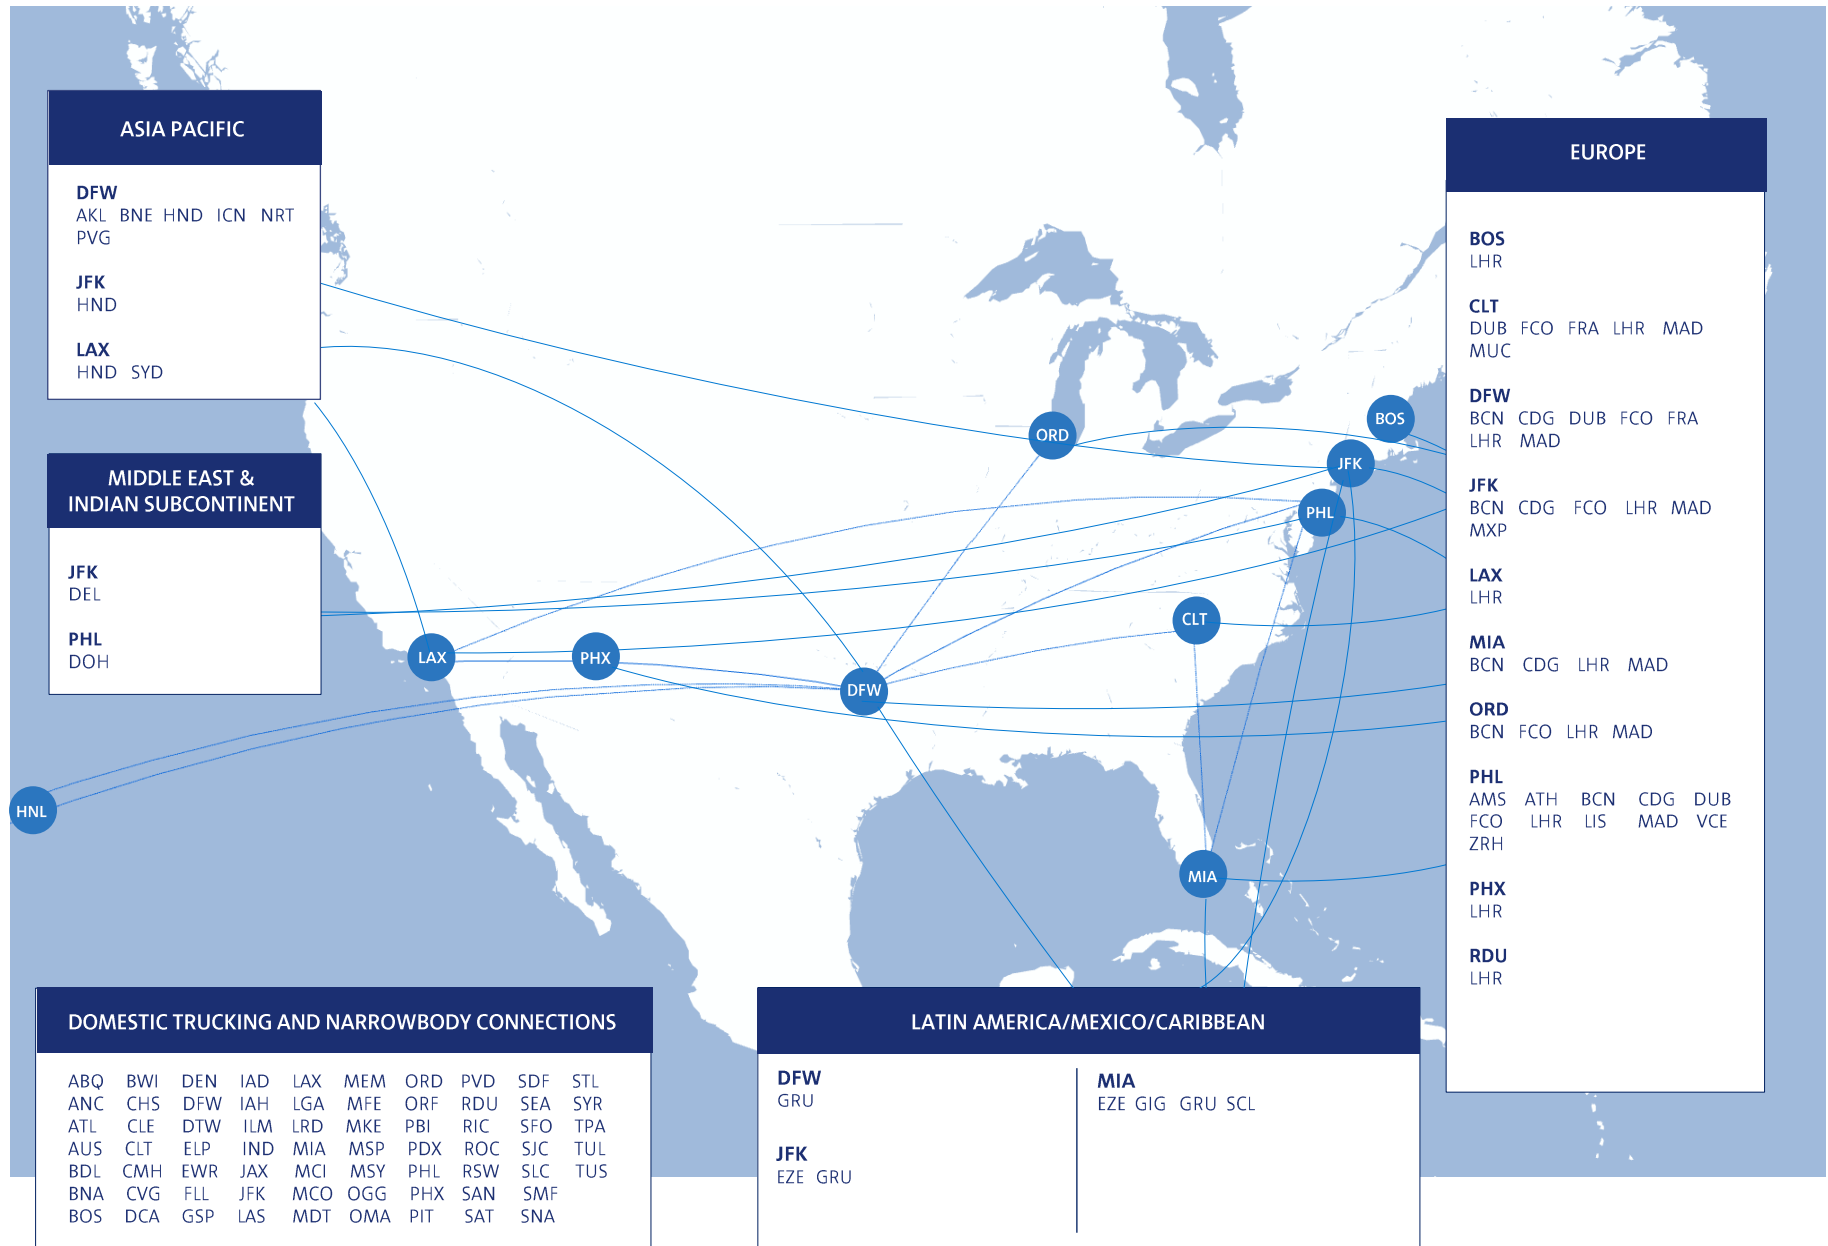

The Power of our Widebody Network

*Arrival and departure times vary.
Flight times have been rounded to the earliest half hour.

All flights are subject to change without notice. Find complete cargo and trucking schedules at aacargo.com/schedules
American Airlines, American Airlines Cargo and the Flight Symbol logo are marks of American Airlines, Inc. © 2025 American Airlines, Inc. All rights reserved.